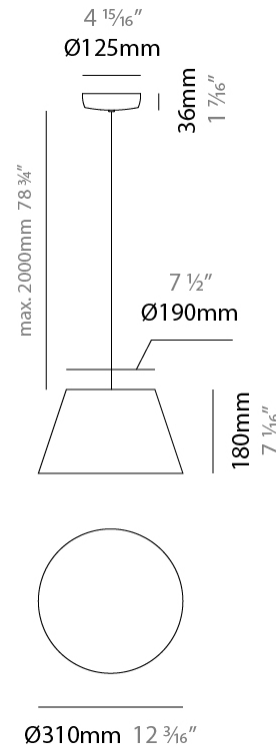

PROJECT	
TYPE	
SPECIFIER	
QUANTITY	
DATE	

SENTO SUSPENSION

D111037-

base number   Finish
(Triangle)

1. To build a product code in our configurator select the specify button on the base model # product page
2. To build a manual product code on this datasheet choose from the options listed below in blue font and add the suffix to the base model #

GENERAL

Series: Sento
Brand: Ole
Division: Design
Mounting Type: Suspension
Mounting Location: Ceiling
Subcategory: Pendant

PHYSICAL

Shape: Bell
Diameter (mm): 310
Diameter (in): 12 3/16
Height (mm): 180
Height (in): 7 1/16
Max. Overall Height (mm): 2180
Max. Overall Height (in): 85 13/16
Light Distribution: Direct
Weight (kg): 1.3
Weight (lbs): 2.9
Diffuser: Arylic - Satin
Fixture Finish: WHI / MBK / BEI / MSA / OGR / MWH
Fixture Material: Metal
Cable Details: 2000mm Cable

ELECTRICAL

Number of Lamps: 1
Lamp Type: LED Retrofit
Lamp Shape: A19
Bulb Included: Bulb Not Included
Max. Wattage Per Lamp (W): 15
Lamp Base: E26
Input Voltage (V): 120
Upon Request: 277Vac / GU24

LED

OPTICAL

RATINGS AND CERTIFICATIONS

Certified By: Certified for North American Standards
IP rating: IP20