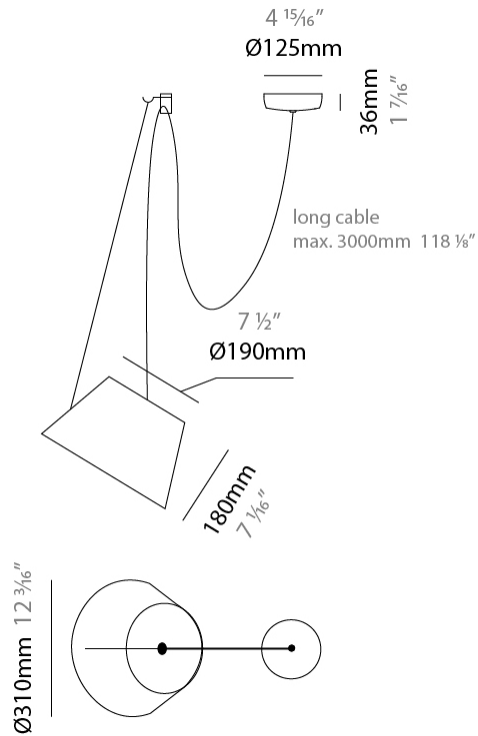

PROJECT	_____
TYPE	_____
SPECIFIER	_____
QUANTITY	_____
DATE	_____

SENTO SUSPENSION

D111038-

base number   Finish
Options

1. To build a product code in our configurator select the specify button on the base model # product page
2. To build a manual product code on this datasheet choose from the options listed below in blue font and add the suffix to the base model #

GENERAL

Series: Sento
Brand: Ole
Division: Design
Mounting Type: Suspension
Mounting Location: Ceiling
Subcategory: Pendant

PHYSICAL

Shape: Bell
Diameter (mm): 310
Diameter (in): 12 3/16
Height (mm): 180
Height (in): 7 1/16
Max. Overall Height (mm): 3180
Max. Overall Height (in): 125 3/16
Light Distribution: Direct
Weight (kg): 1.3
Weight (lbs): 2.9
Diffuser: Arylic - Satin
Fixture Finish: WHI / MBK / MWH
Fixture Material: Metal
Cable Details: 2000mm Cable

ELECTRICAL

Number of Lamps: 1
Lamp Type: LED Retrofit
Lamp Shape: A19
Bulb Included: Bulb Not Included
Max. Wattage Per Lamp (W): 7
Lamp Base: E26
Input Voltage (V): 120
Upon Request: 277Vac / GU24

LED

OPTICAL

Adjustability: Tilting

RATINGS AND CERTIFICATIONS

Certified By: Certified for North American Standards
IP rating: IP20